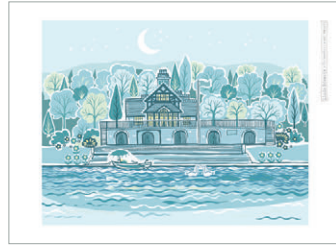

SS-P27
Shrewsbury Art Print
Moon River, Pengwern
Boathouse (ls)