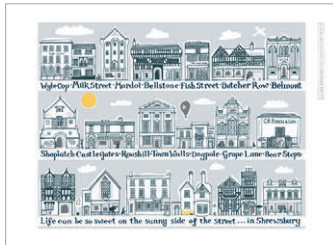

SS-P05
Shrewsbury Art Print
Sunny Side of the Street
greys (1s)