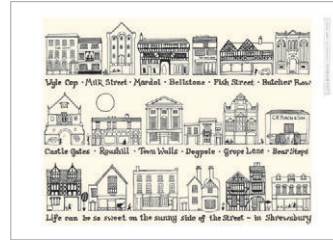

## SHREWSBURY

**SS-P01**  
Shrewsbury Art Print  
Sunny Side of the Street  
multi bright (1s)

**SS-P02**  
Shrewsbury Art Print  
Sunny Side of the Street  
turquoise-orange (1s)

**SS-P03**  
Shrewsbury Art Print  
Sunny Side of the Street  
black-cream (1s)

**SS-P04**  
Shrewsbury Art Print  
Sunny Side of the Street  
blue (1s)

**SS-P05**  
Shrewsbury Art Print  
Sunny Side of the Street  
greys (1s)

**SS-P09**  
Shrewsbury Art Print  
Sunny Side of the Street  
blue (pt)